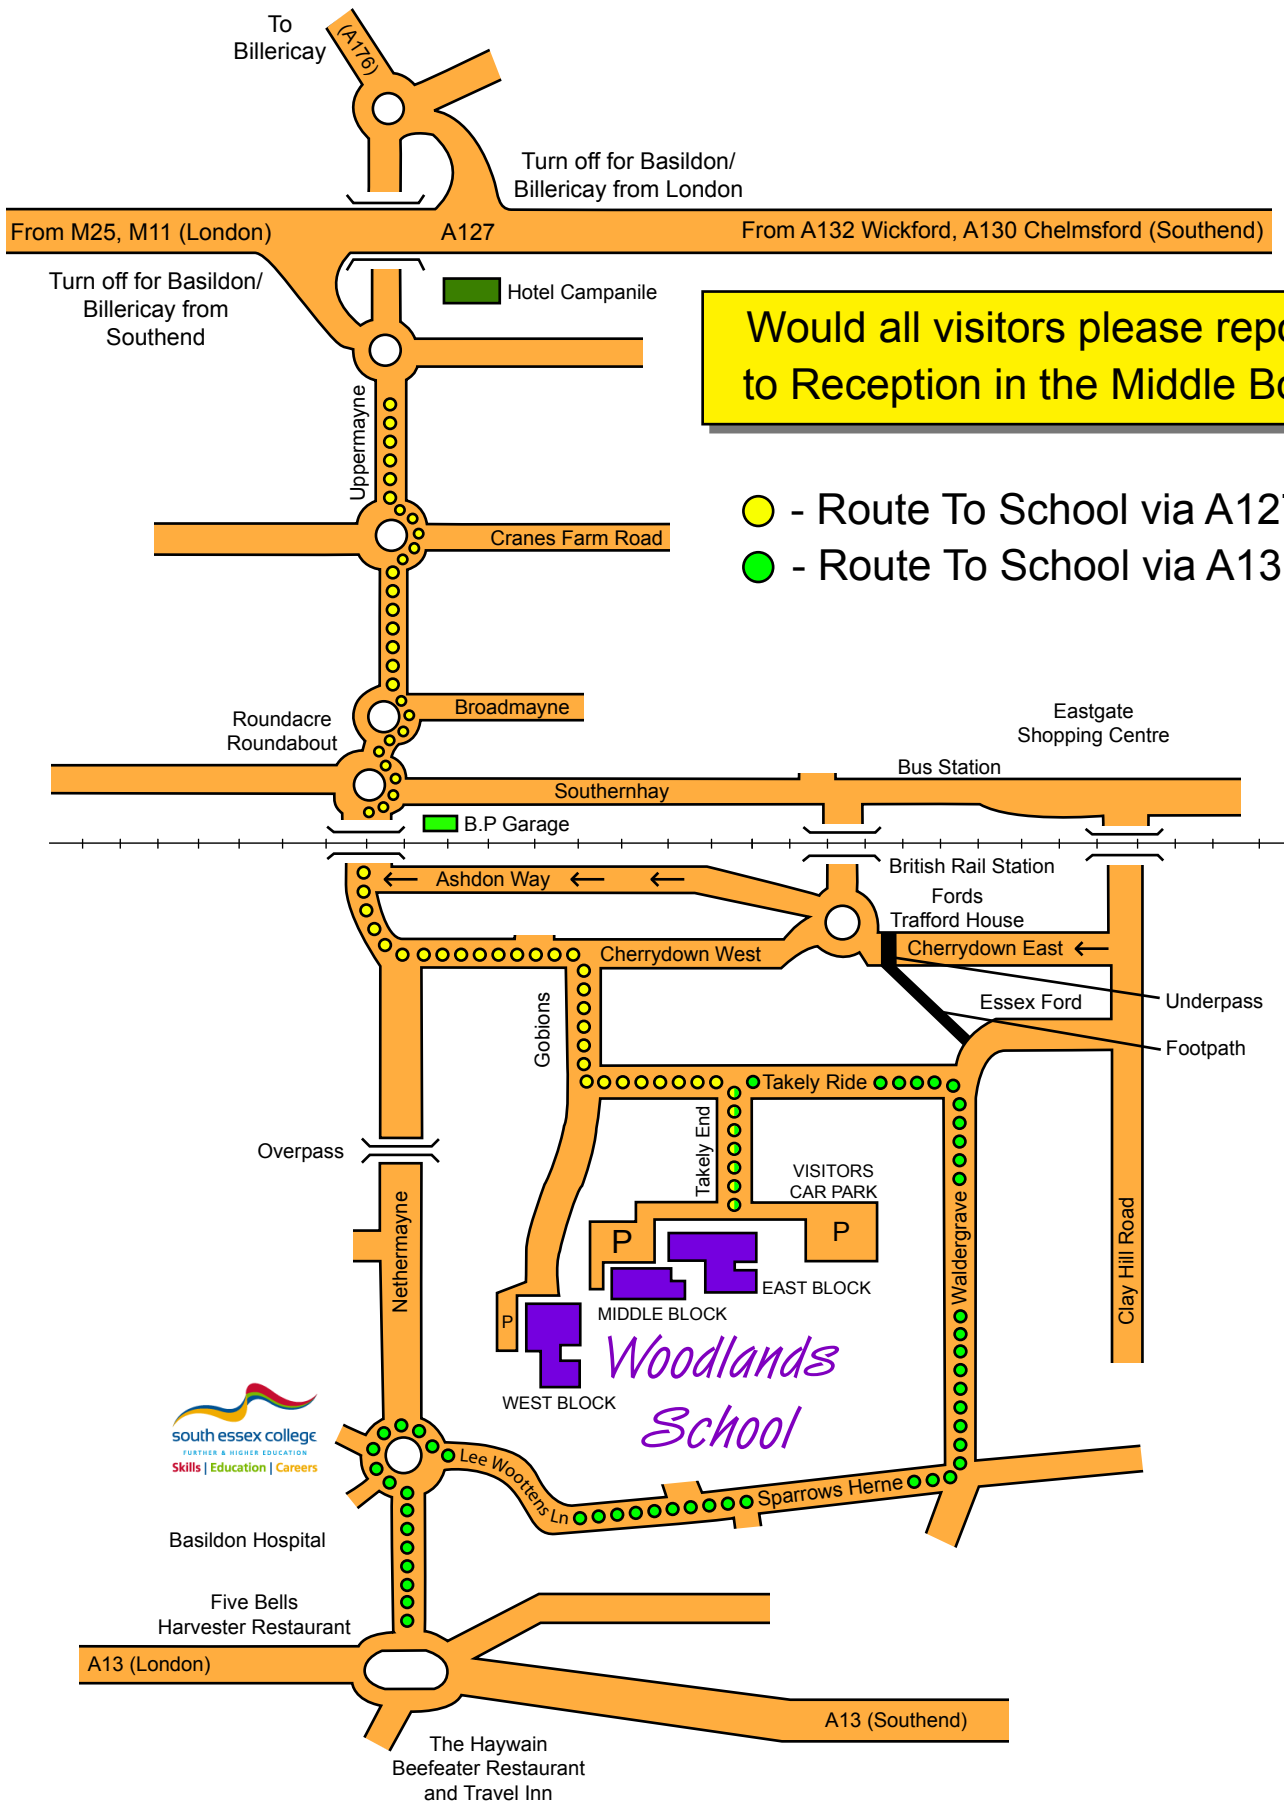

How to find us

Would all visitors please report to Reception in the Middle Block

Woodlands School, Takely End, Basildon, Essex, SS16 5BA
Telephone (01268) 282146, Facsimile (01268) 531655.
Headteacher: Andy White