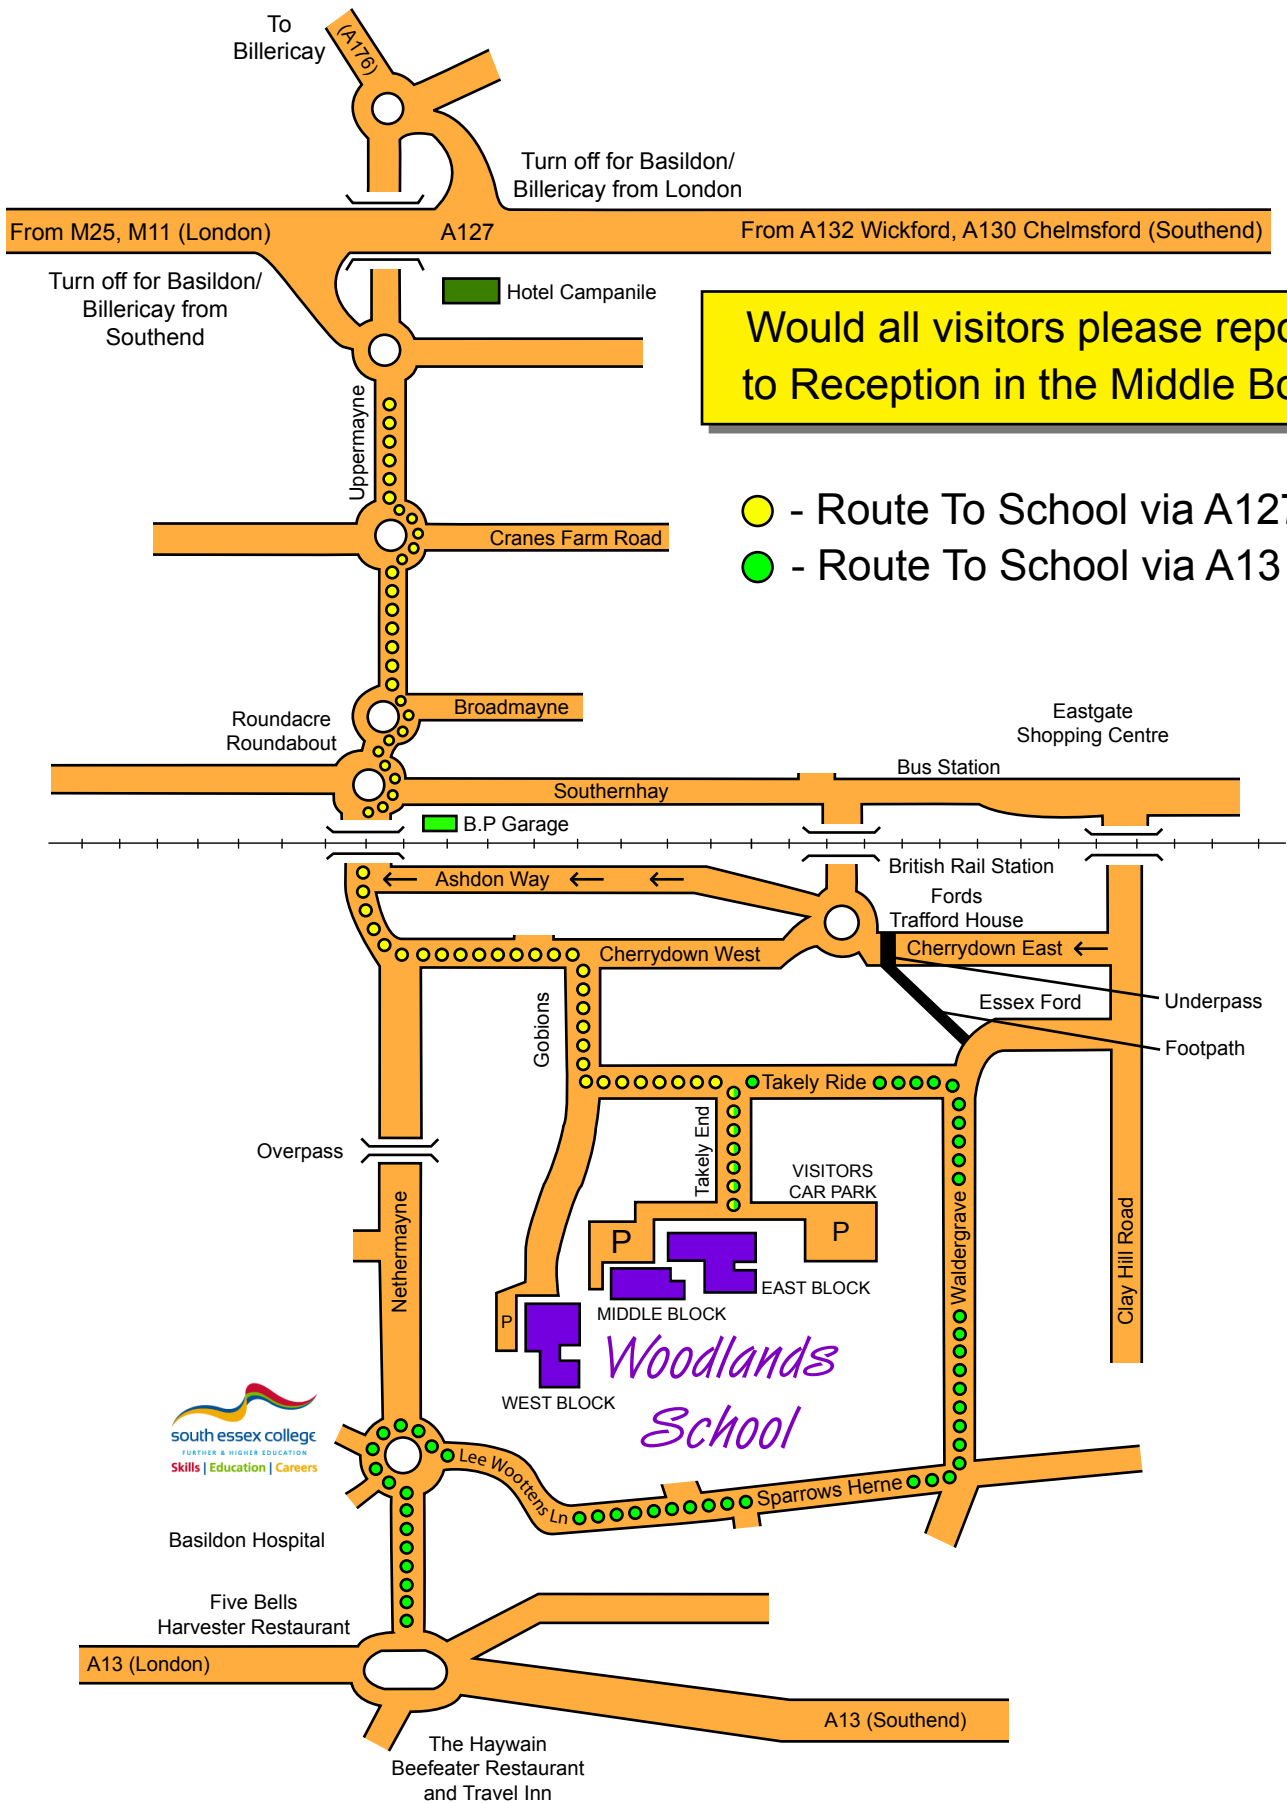

How to find us

Woodlands School, Takely End, Basildon, Essex, SS16 5BA

Telephone (01268) 282146, Facsimile (01268) 531655.

Headteacher: Andy White